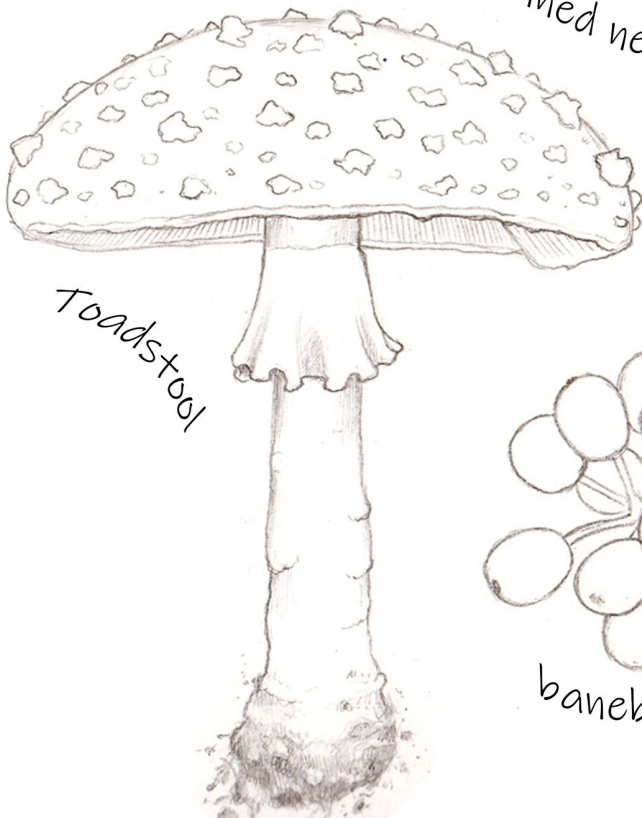

Forest Magic Colour me!

Sarah Grindler

Pinecone

woolly bear caterpillar

Poison ivy

snail

rough-skinned newt's

bird's nest

Toadstool

baneberry

Banana slug

Forest Magic

Colour me!

Sarah Grindler

Forest Magic

Colour me!

mushrooms

Sarah Grindler

Candy Cap

Shaggy
ink cap

Chanterelle

Morel

Elfin Saddle

Toadstool